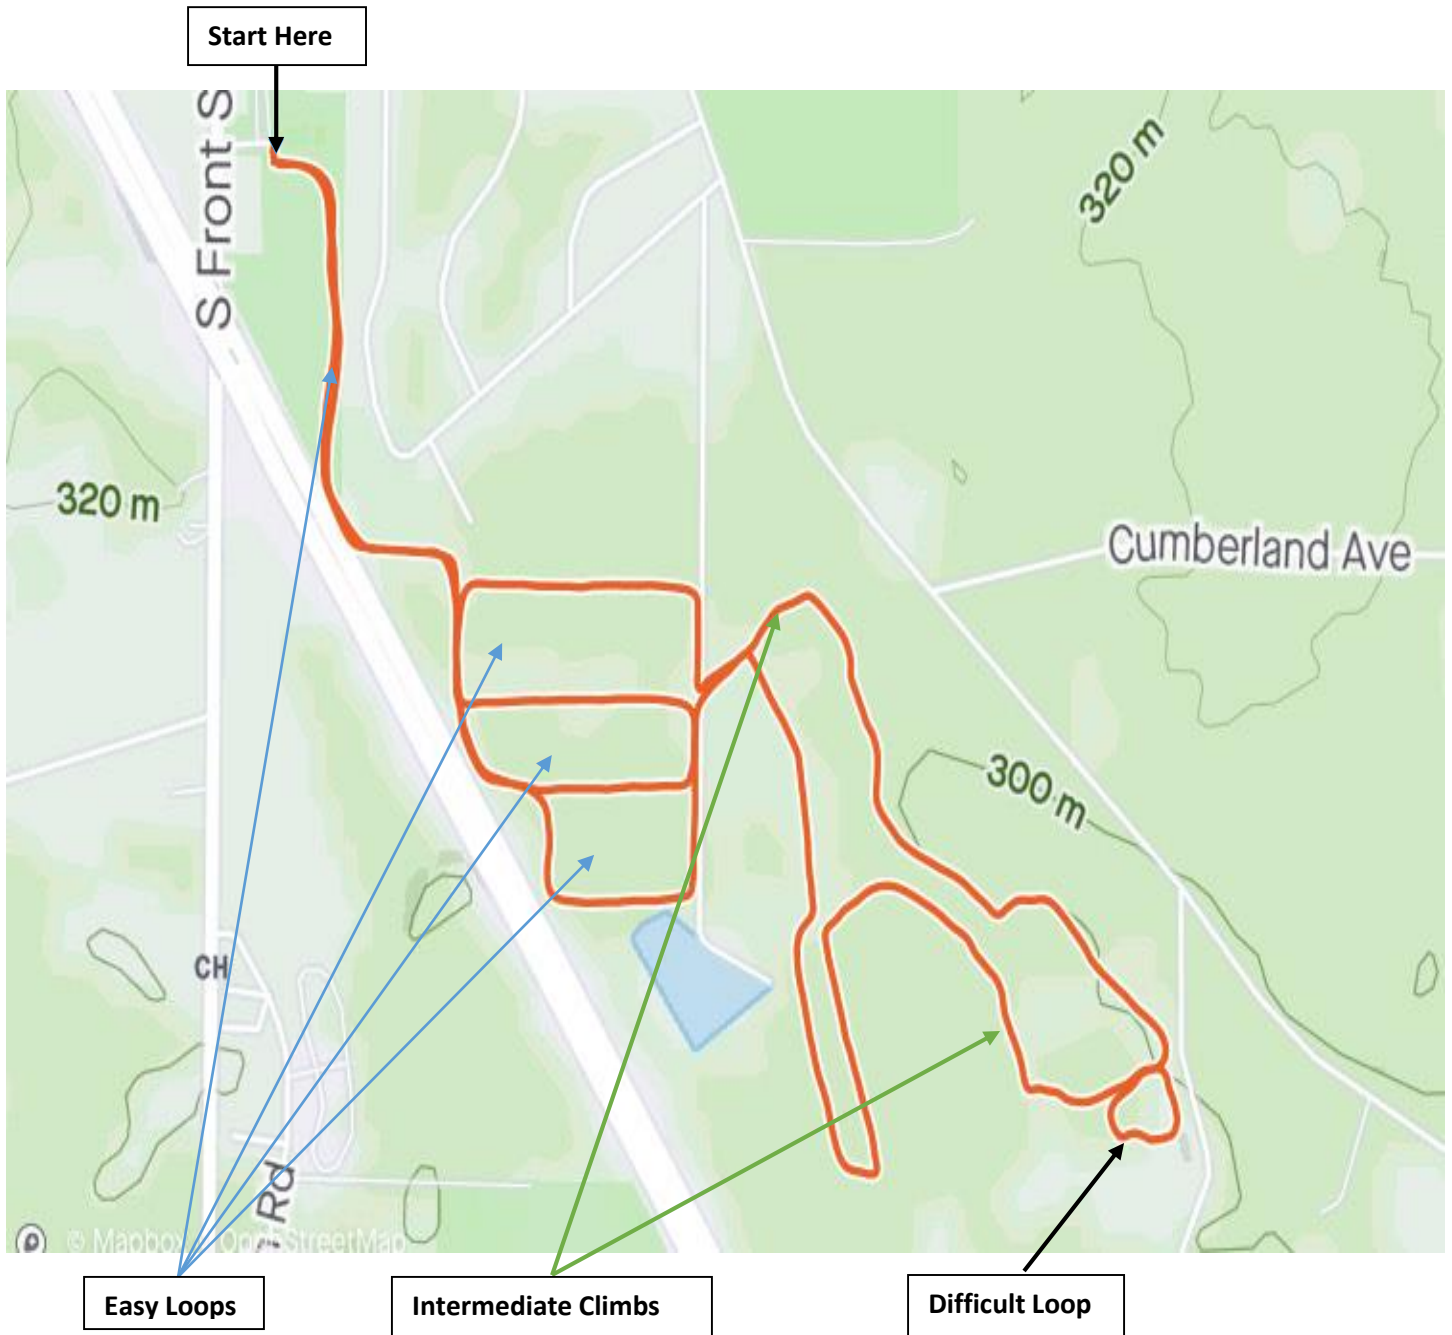

Coloma Pathfinders Cross Country Trails

Trails begin in the Coloma Park (located just south of downtown at 155 N Front Street). No trail fees, donations accepted.

**Easy Loop total distance - 2.3 miles
Total Loop - 4.75 miles**